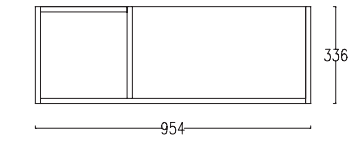

BASE CABINETS
GRUNDKOMMODEN
DEPTH / TIEFE = 468/486 MM