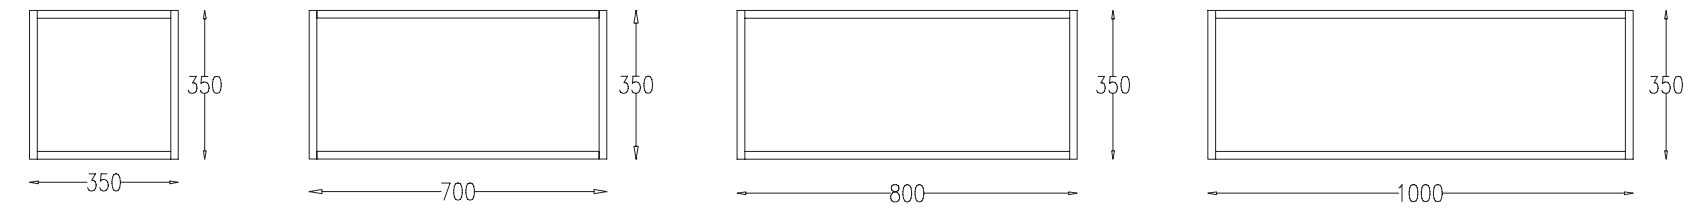

WALL SUSPENDED MODULES WITH DOOR
HÄNGENDE TÜRMODULE
DEPTH / TIEFE = 400 MM

L340 D340 H340