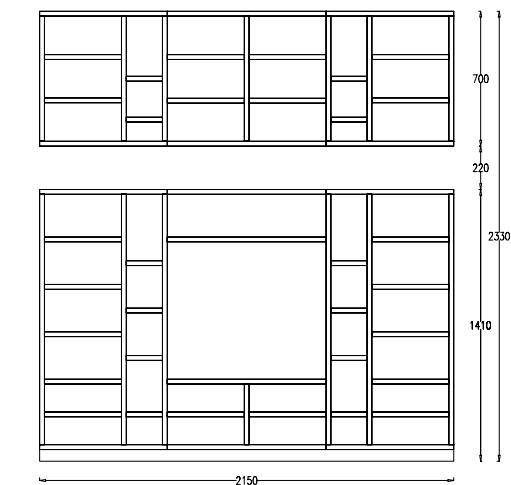

This is an island of relaxation, generous storage spaces for books and asymmetric design go hand in hand with the elegant look. In the meantime, the TV hides behind the sliding doors.