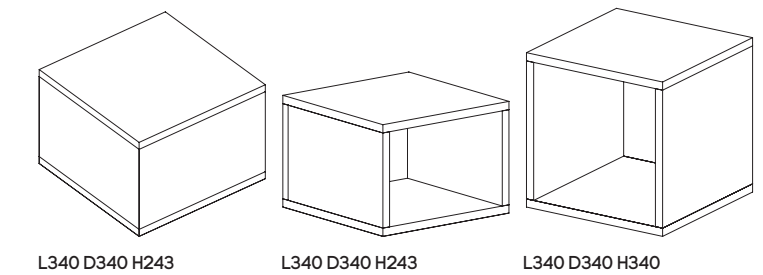

WALL SUSPENDED MODULES WITH DOOR
HÄNGENDE TÜRMODULE
DEPTH / TIEFE = 400 MM

L340 D340 H340