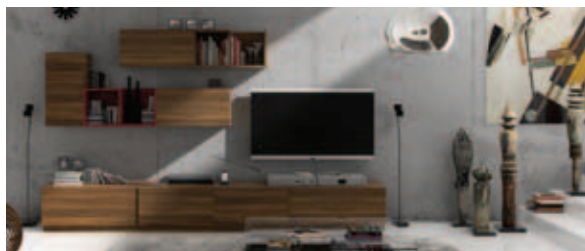

IDEZIO

IDEZIO