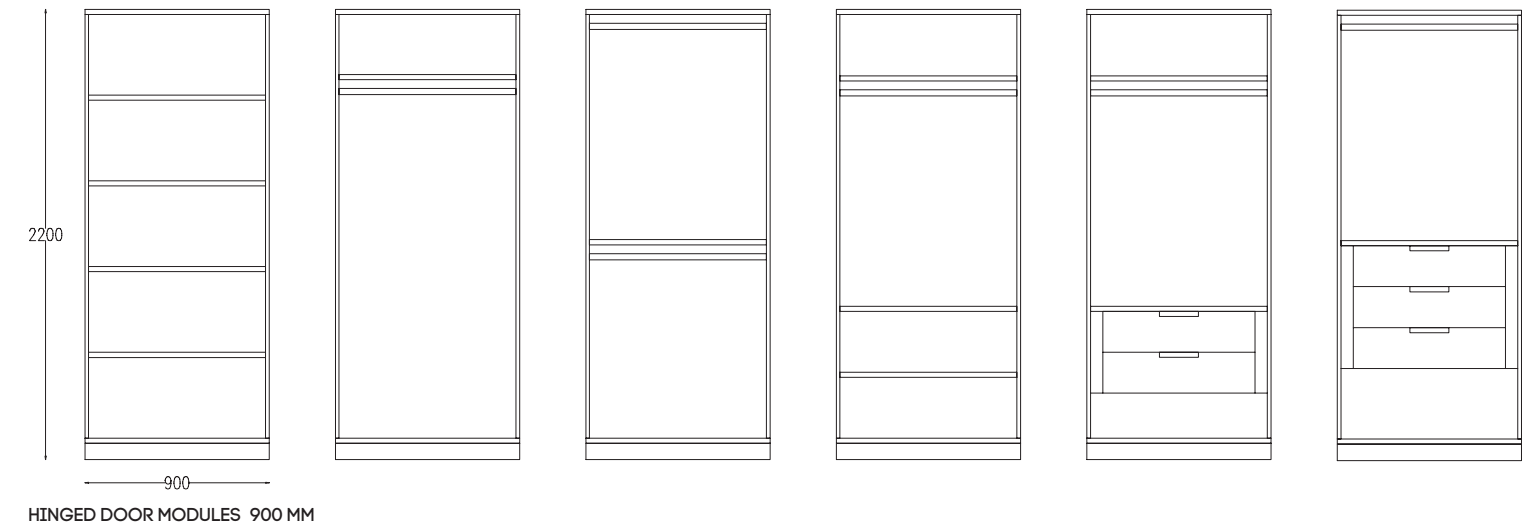

3. Wählen Sie die Inneneinteilungen
Choose the interior partitioning.

Available heights: 2200 and 2360 mm.
Available length: 400, 450, 600, 900; 1000 mm