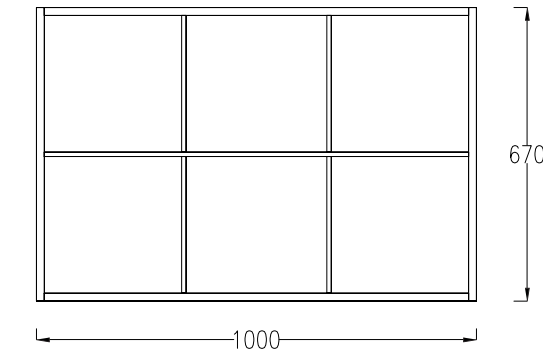

WALL SUSPENDED MODULE
OFFENE HÄNGEMODUL
DEPTH / TIEFE = 332 MM

WALL SUSPENDED MODULES WITH DOOR
HÄNGENDE TÜRMODULE
DEPTH / TIEFE = 350 MM