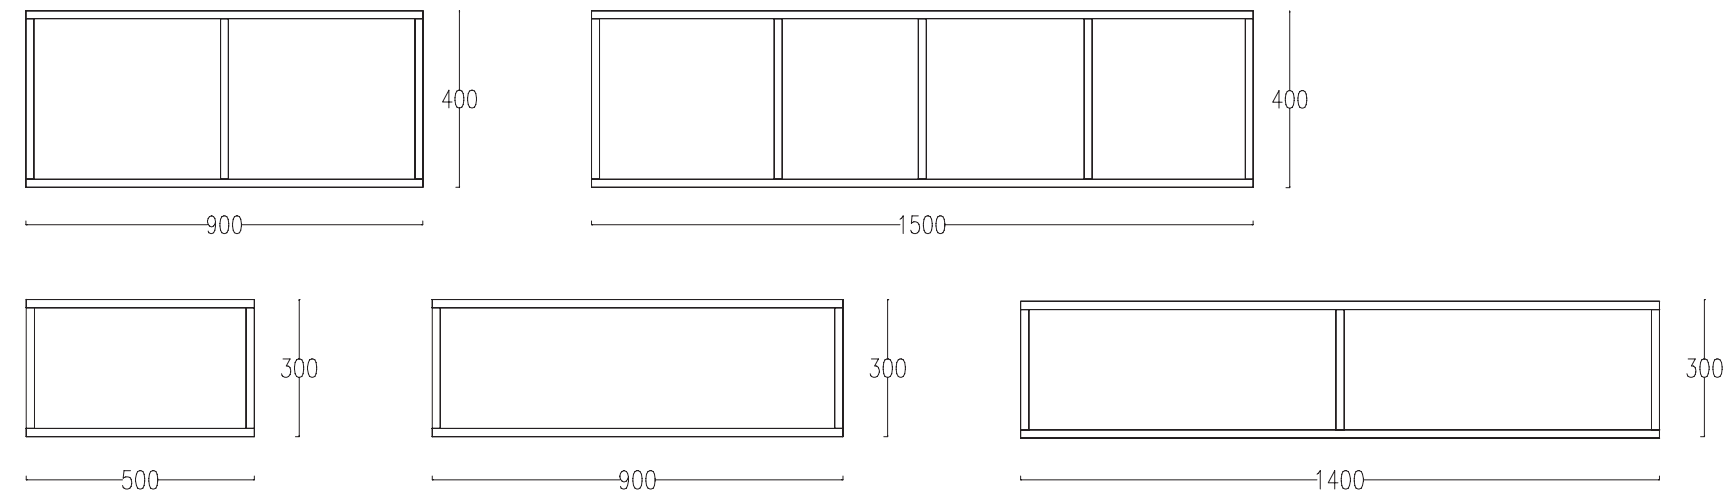

WALL SUSPENDED MODULES WITH DOOR
HÄNGENDE TÜRMODULE
DEPTH / TIEFE = 260>360 MM