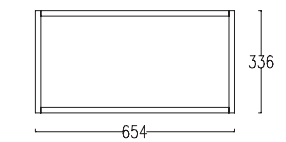

WALL SUSPENDED MODULES
HÄNGEMODULE
DEPTH / TIEFE = 350 MM