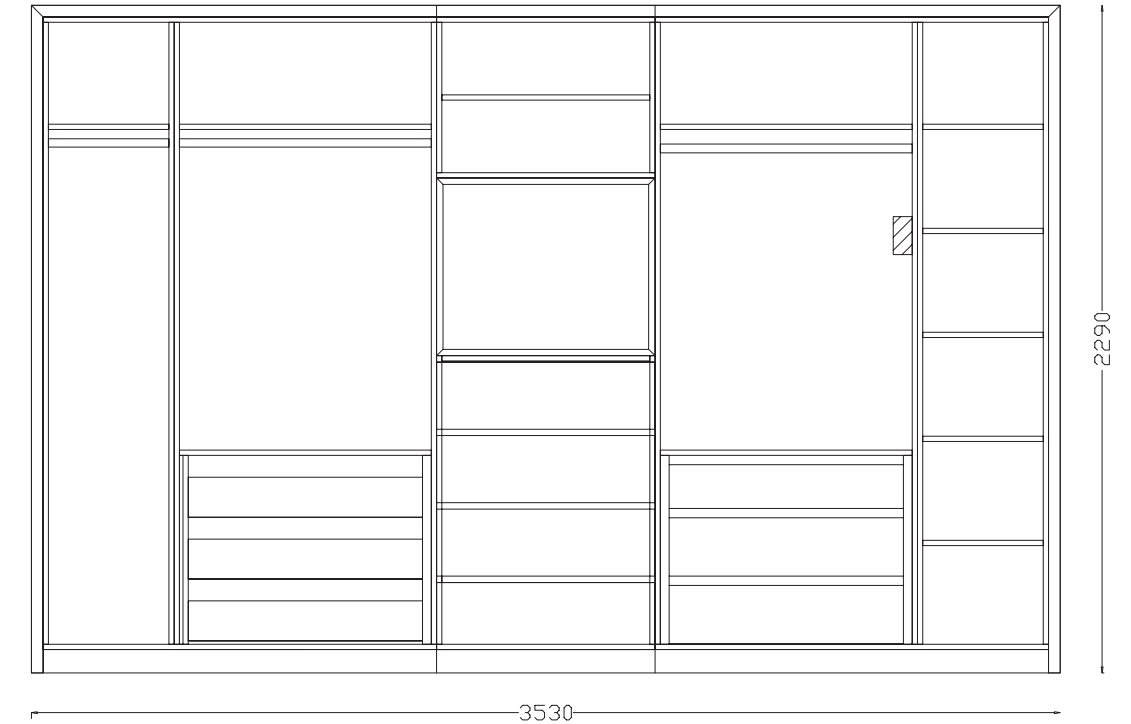

Eine elegante Kombination für IHN und SIE, die die Naturfaser mit starken Akzenten in matt oder glänzend gefärbten Faseplatten zusammenstellt. Gewagte Farben und elegante Details, die an eine originale und moderne Umgebung perfekt angepasst sind.

nightmacht