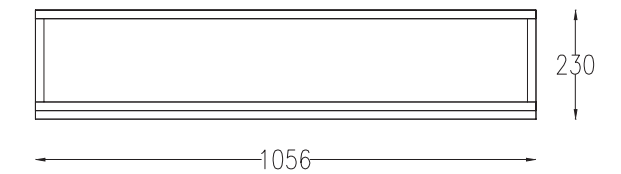

The standard dimensions of the modular units are prepared to deal with a powerful flow of imagination, and the accent notes given by the open boxes only bring more elegance to the resulted combinations.