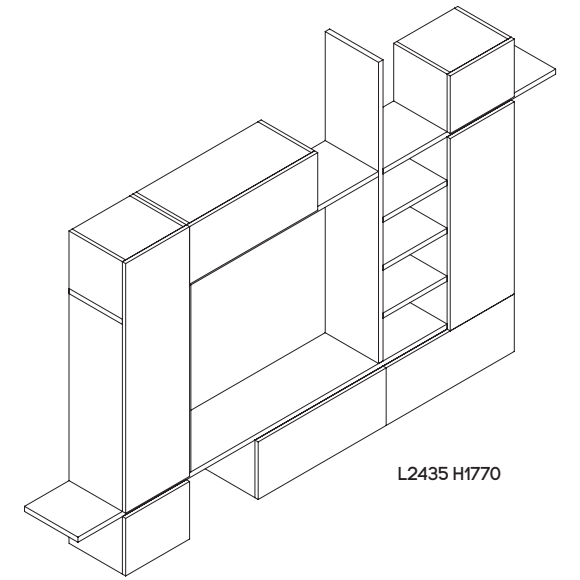

L2435 H1770

Simple lines, suitable for any interior, were brought together by the elegance of long fronts used for the cabinet and for the practical side shelves. Suitable for bedrooms, living rooms or dining areas.