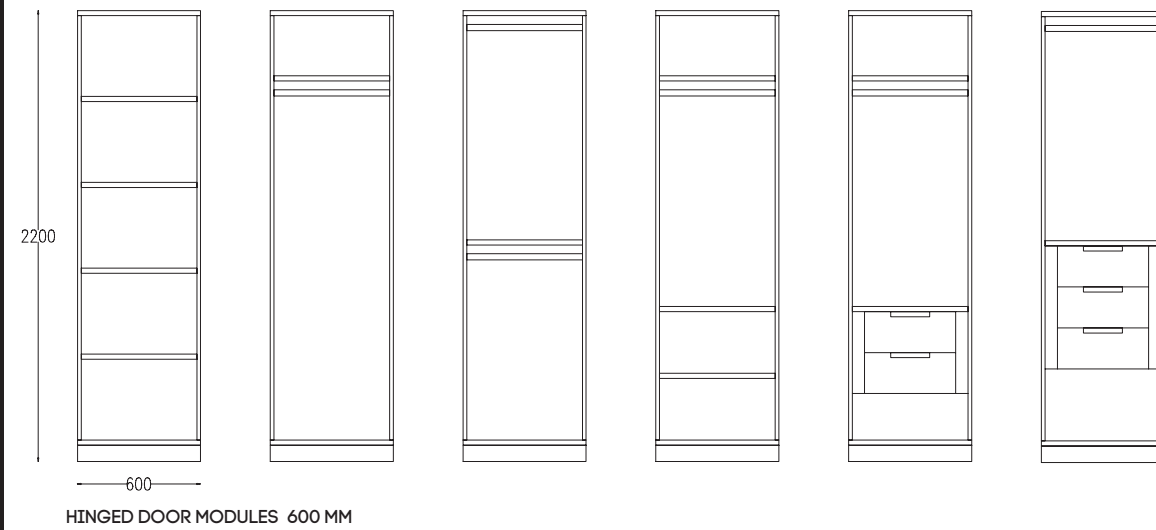

3. Wählen Sie die Inneneinteilungen
Choose the interior partitioning.

Available heights: 2200 and 2360 mm.
Available length: 400, 450, 600, 900; 1000 mm