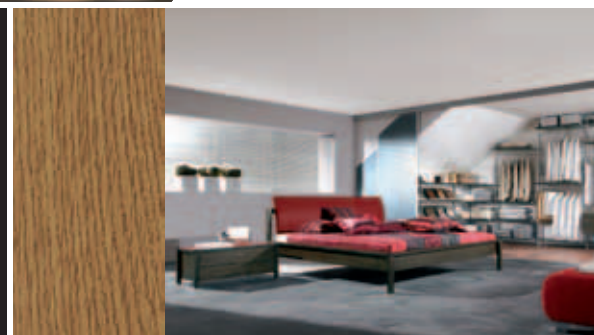

IDEZIO

IDEZIO