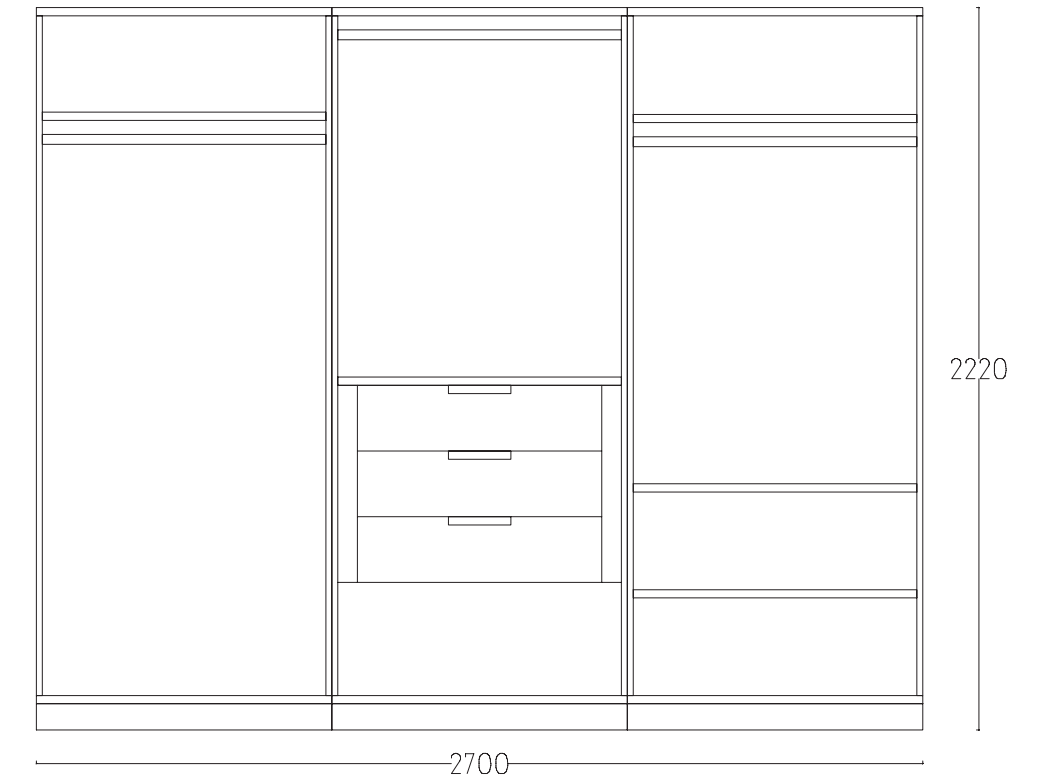

Für die DOPPIO Schränke mit Schlagtüren stehen Ihnen alle im Katalog vorgeführten Einteilungen zur Verfügung. Die auf unterschiedlichen Höhen positionierten Handgriffe sind auch in einer breiten Auswahl von Modellen verfügbar.

You may choose any of our partitions proposals presented in our catalogue for the hinged door wardrobes. Elegant handles positioned at different heights are part of our wide range aimed to inspire you.