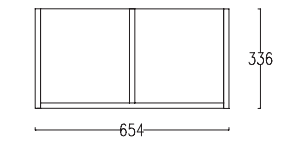

BASE CABINETS
GRUNDKOMMODEN
DEPTH / TIEFE = 468/486 MM