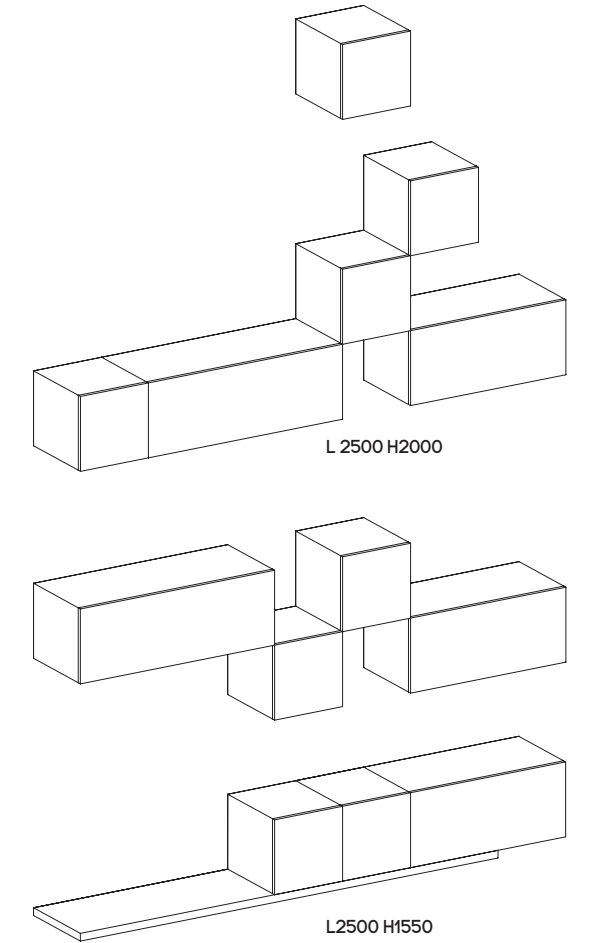

WALL SUSPENDED MODULE
OFFENE HÄNGEMODUL
DEPTH / TIEFE = 332 MM

BASE CABINETS
GRUNDKOMMODEN
DEPTH / TIEFE = 450 MM

WALL SUSPENDED MODULES WITH DOOR
HÄNGENDE TÜRMODULE
DEPTH / TIEFE = 350 MM

The thin storage boxes, define the spatial elegance, while the shutters create an aesthetic and functional fusion with the tall fronts of the handleless base modules.