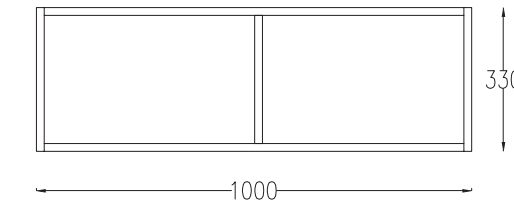

WALL SUSPENDED MODULE
OFFENE HÄNGEMODUL
DEPTH / TIEFE = 332 MM

BASE CABINETS
GRUNDKOMMODEN
DEPTH / TIEFE = 450 MM

WALL SUSPENDED MODULES WITH DOOR
HÄNGENDE TÜRMODULE
DEPTH / TIEFE = 350 MM

The thin storage boxes, define the spatial elegance, while the shutters create an aesthetic and functional fusion with the tall fronts of the handleless base modules.