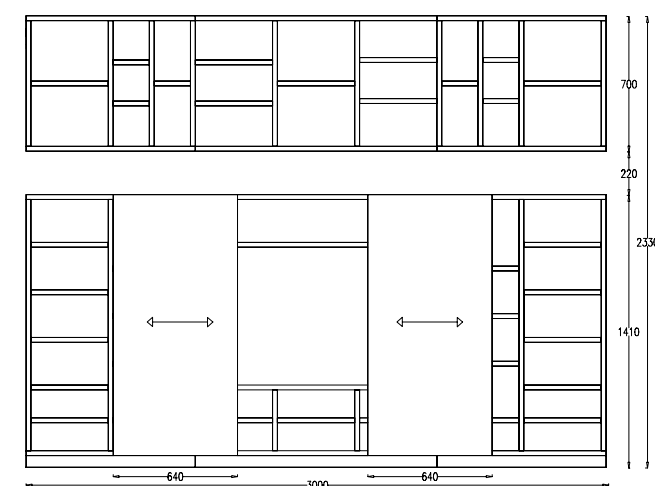

This is an island of relaxation, generous storage spaces for books and asymmetric design go hand in hand with the elegant look. In the meantime, the TV hides behind the sliding doors.