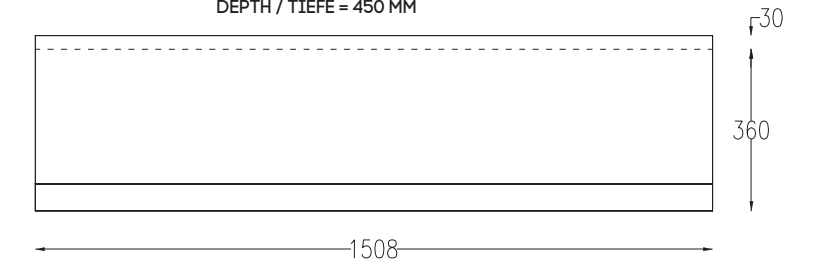

BASE CABINETS
GRUNDKOMMODEN
DEPTH / TIEFE = 450 MM