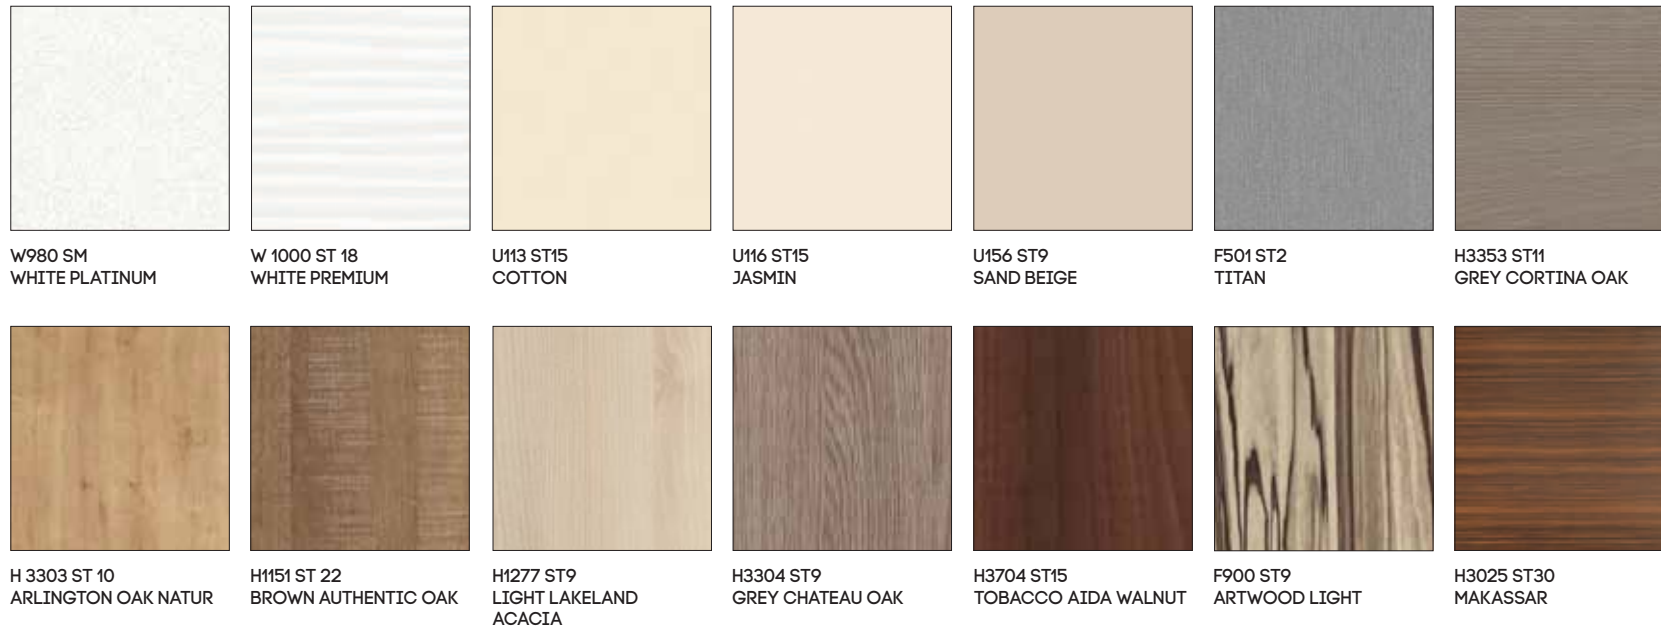

Feel free to be creative and choose or make various chromatic combinations from the presented finishes!

Seien Sie kreativ und wählen Sie die gewünschten Farbkombinationen aus den vorgeführten Ausführungen!

LAMINATE CREATIVITY & EFFICIENCY