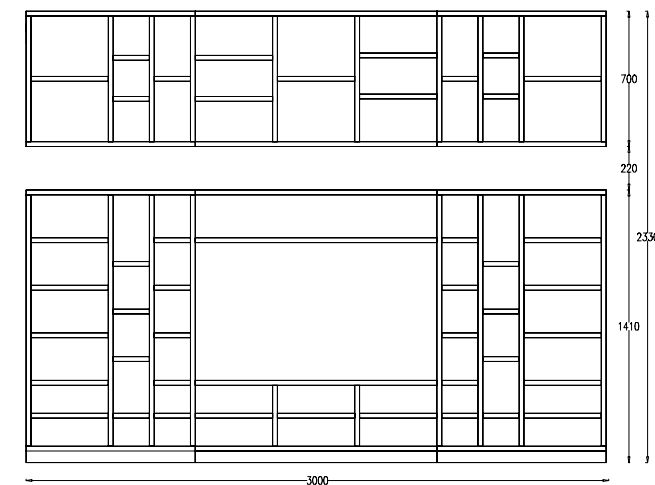

This is an island of relaxation, generous storage spaces for books and asymmetric design go hand in hand with the elegant look. In the meantime, the TV hides behind the sliding doors.