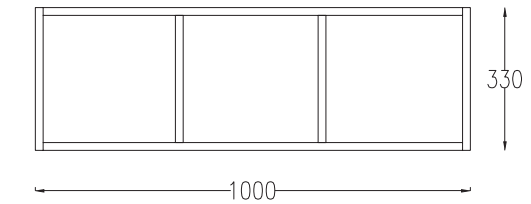

WALL SUSPENDED MODULE
OFFENE HÄNGEMODUL
DEPTH / TIEFE = 332 MM

BASE CABINETS
GRUNDKOMMODEN
DEPTH / TIEFE = 450 MM

WALL SUSPENDED MODULES WITH DOOR
HÄNGENDE TÜRMODULE
DEPTH / TIEFE = 350 MM

The thin storage boxes, define the spatial elegance, while the shutters create an aesthetic and functional fusion with the tall fronts of the handleless base modules.