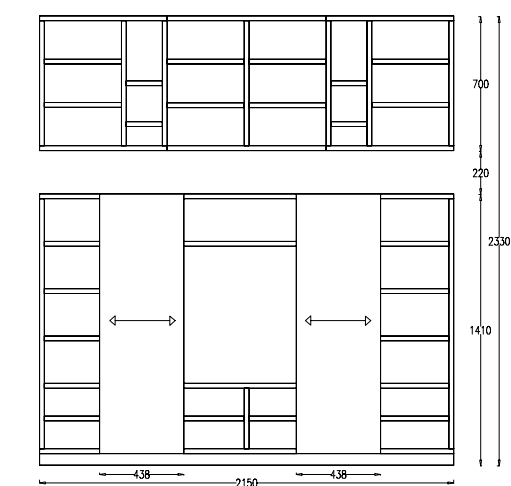

This is an island of relaxation, generous storage spaces for books and asymmetric design go hand in hand with the elegant look. In the meantime, the TV hides behind the sliding doors.