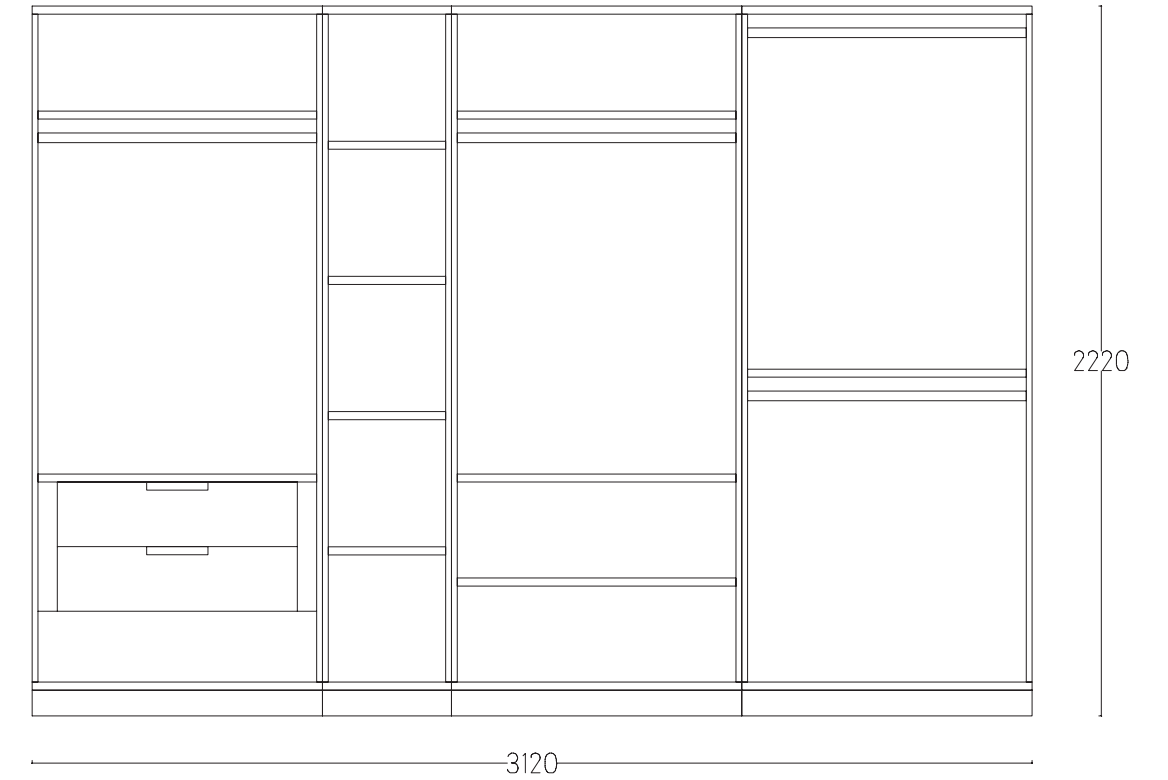

Kleiderschrank mit Schwingtüren von ungleichen Dimensionen, aus verschiedenen Materialien oder Texturen, die sich in einem raffinierten Spiel zwischen den matten und den glänzenden Oberflächen kombinieren. Das offene Modul mit Regalen spielt sowohl eine dekorative, als auch eine funktionelle Rolle.

The wardrobe with the hinged doors of unequal sizes and the alternation of different materials or textures is the perfect expression of a luxurious game between the matte and the glossy surfaces. A nice touch is the open module which has both a decorative and functional purpose.