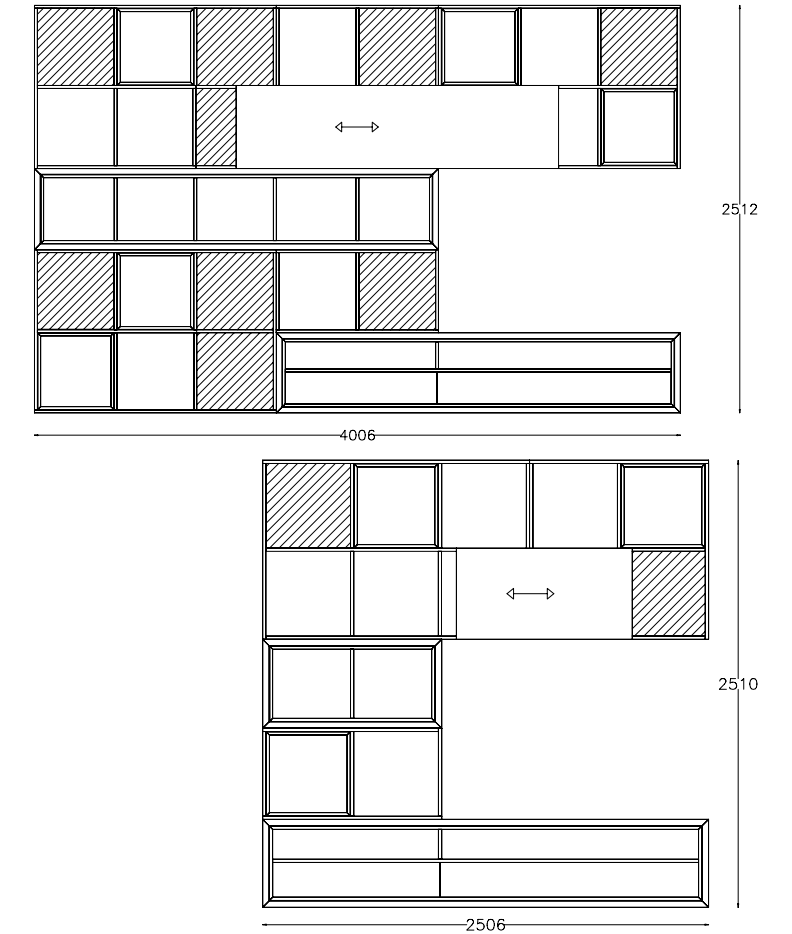

Die Komposition Libra verfügt über ein besonderes System und zeichnet sich durch ein modernes und anpassungsfähiges Design für jede Art von Raum aus. Die Vielseitigkeit der Lagereinheiten wird durch die zahlreichen Ausführungen und die Farbenvielfalt ergänzt, die mit Hilfe der offenen Würfel, in Form von Farbakkzenten zum Einsatz kommt. Überraschend sind auch die Schiebetüren, mit deren Hilfe leicht entschieden werden kann, was sichtbar bleiben soll und was nicht.